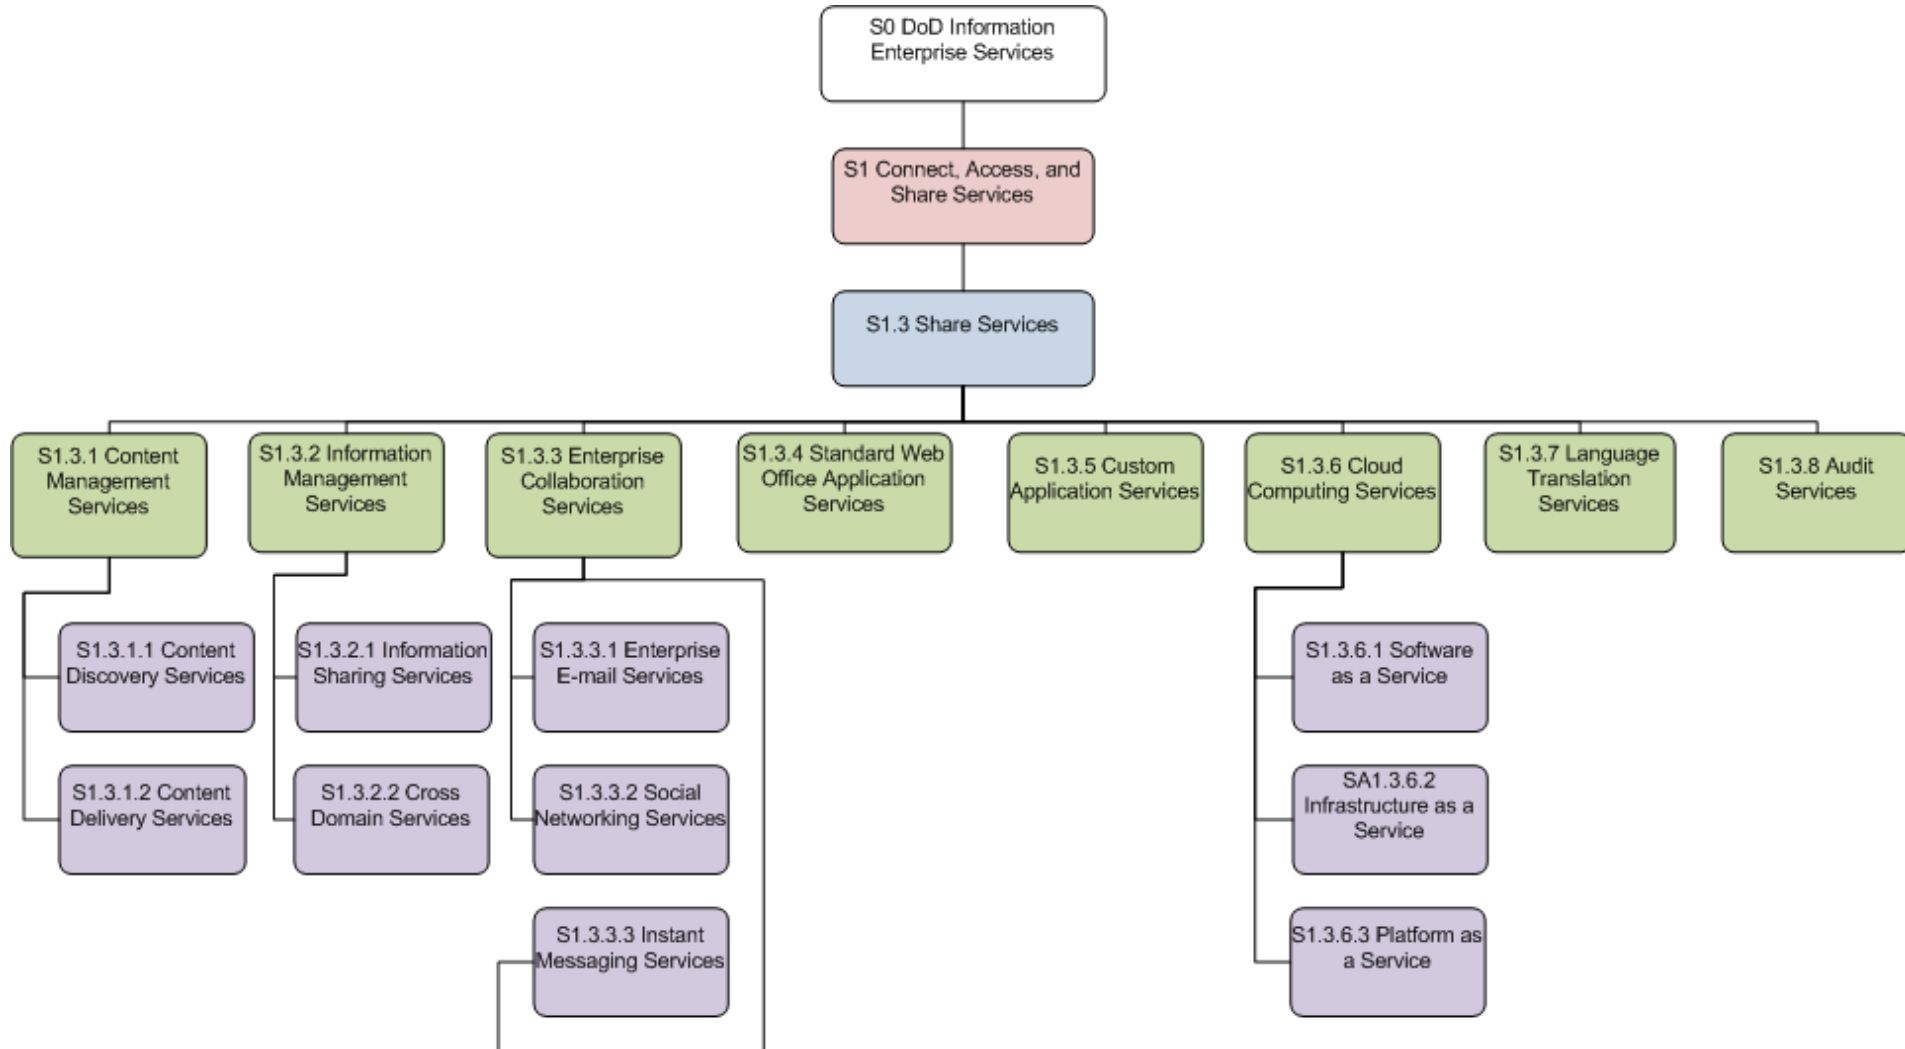

# DoD IEA v2.0 Services Taxonomy – Level 1

# DoD IEA V2.0 – Connect Services

# DoD IEA V2.0 – Access Services

# DoD IEA V2.0 – Share Services