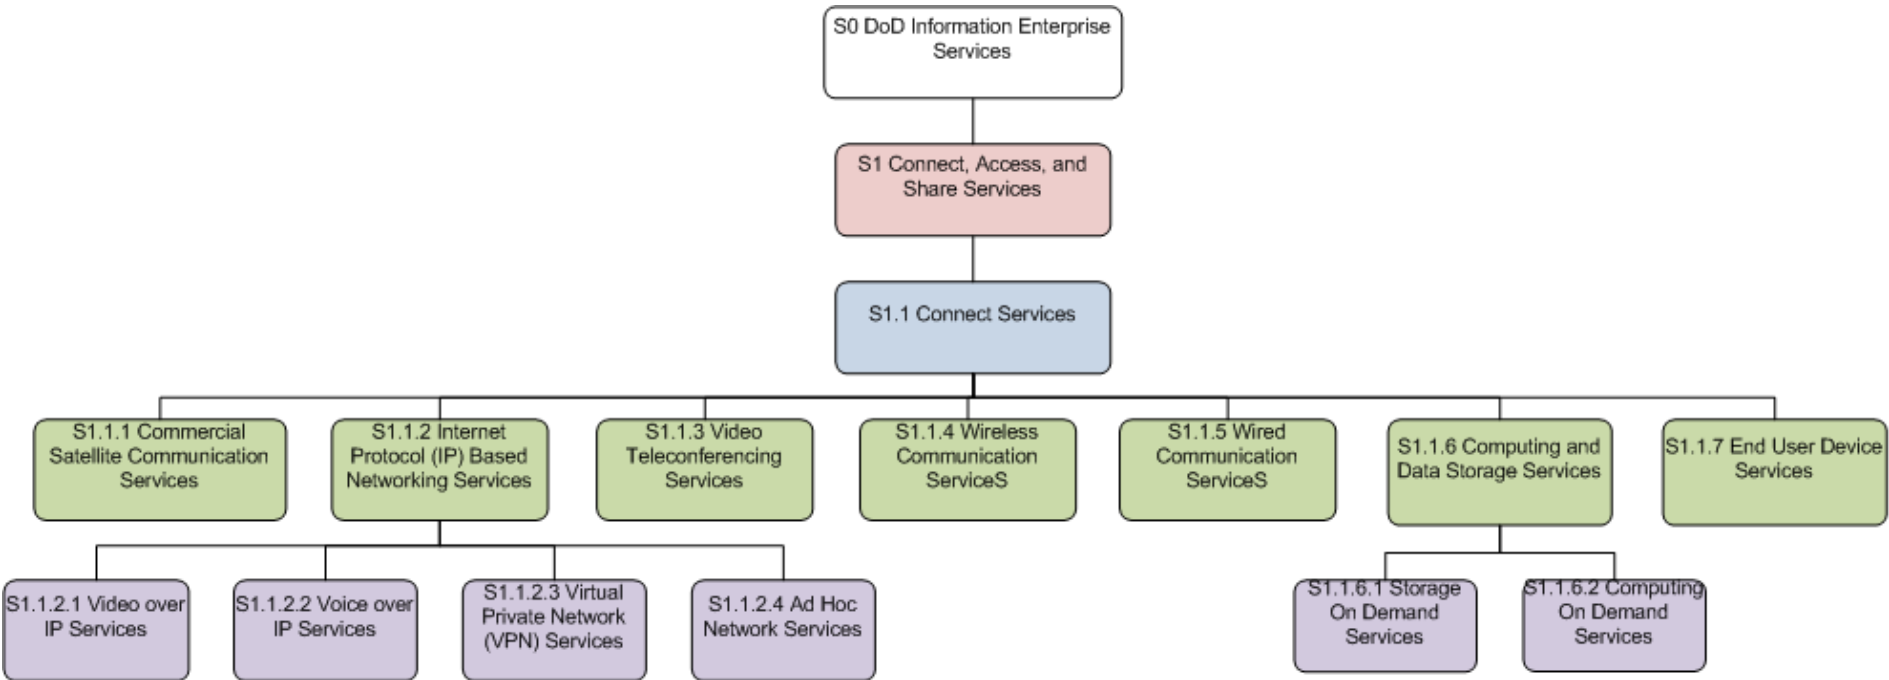

# DoD IEA v2.0 Services Taxonomy – Level 1

# DoD IEA V2.0 – Connect Services

# DoD IEA V2.0 – Access Services